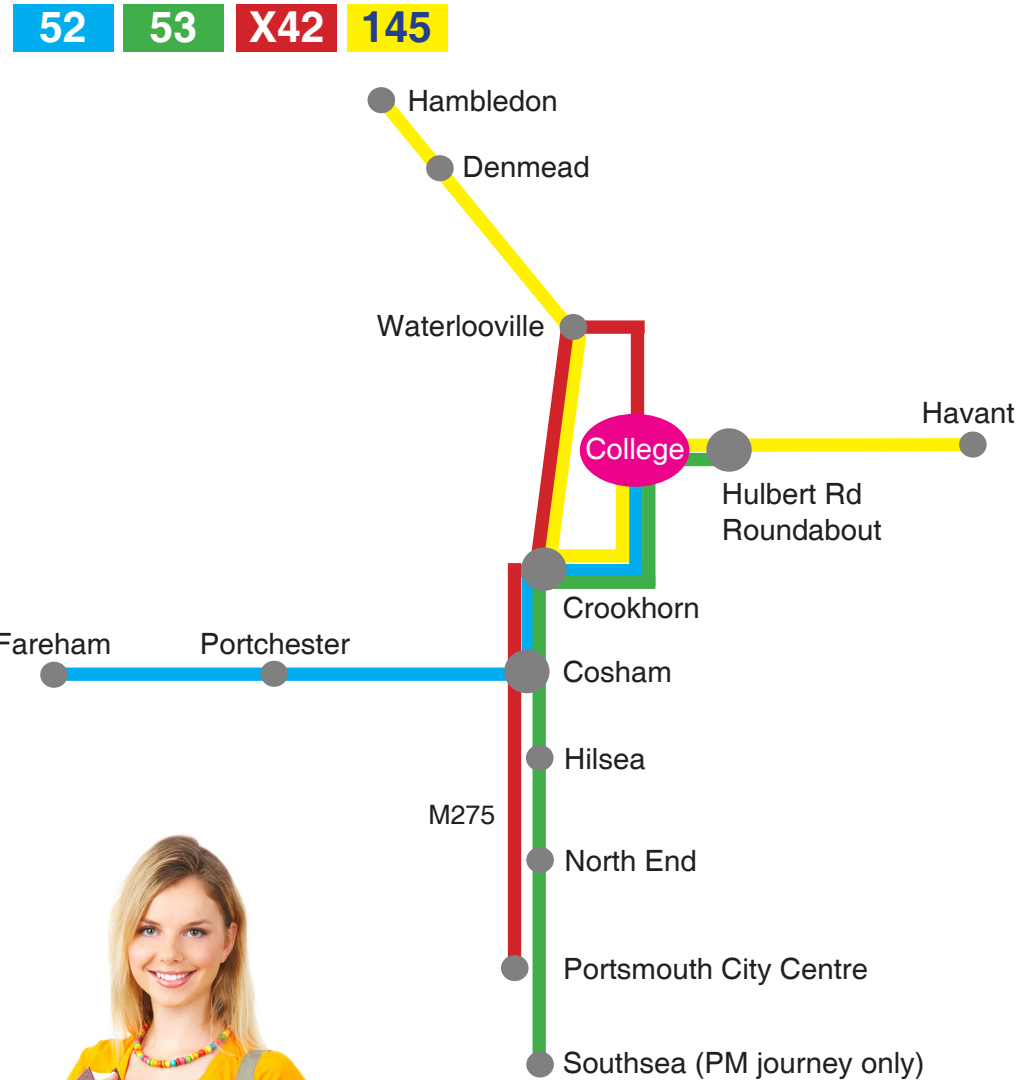

What's changed since last term?

To provide extra capacity on our buses, we've introduced a new service 52 from Fareham, and have renumbered the old service 40C to 53. In addition, some journeys will now terminate at Hulbert Road Roundabout.

Tickets are also available from the college, please visit the college reception for further information and prices.

X42 X43

South Downs College – City Centre via Waterlooville, Widley, QA Hospital and M275 Clanfield – City Centre via Horndean, Waterlooville, Widley, QA Hospital and M275